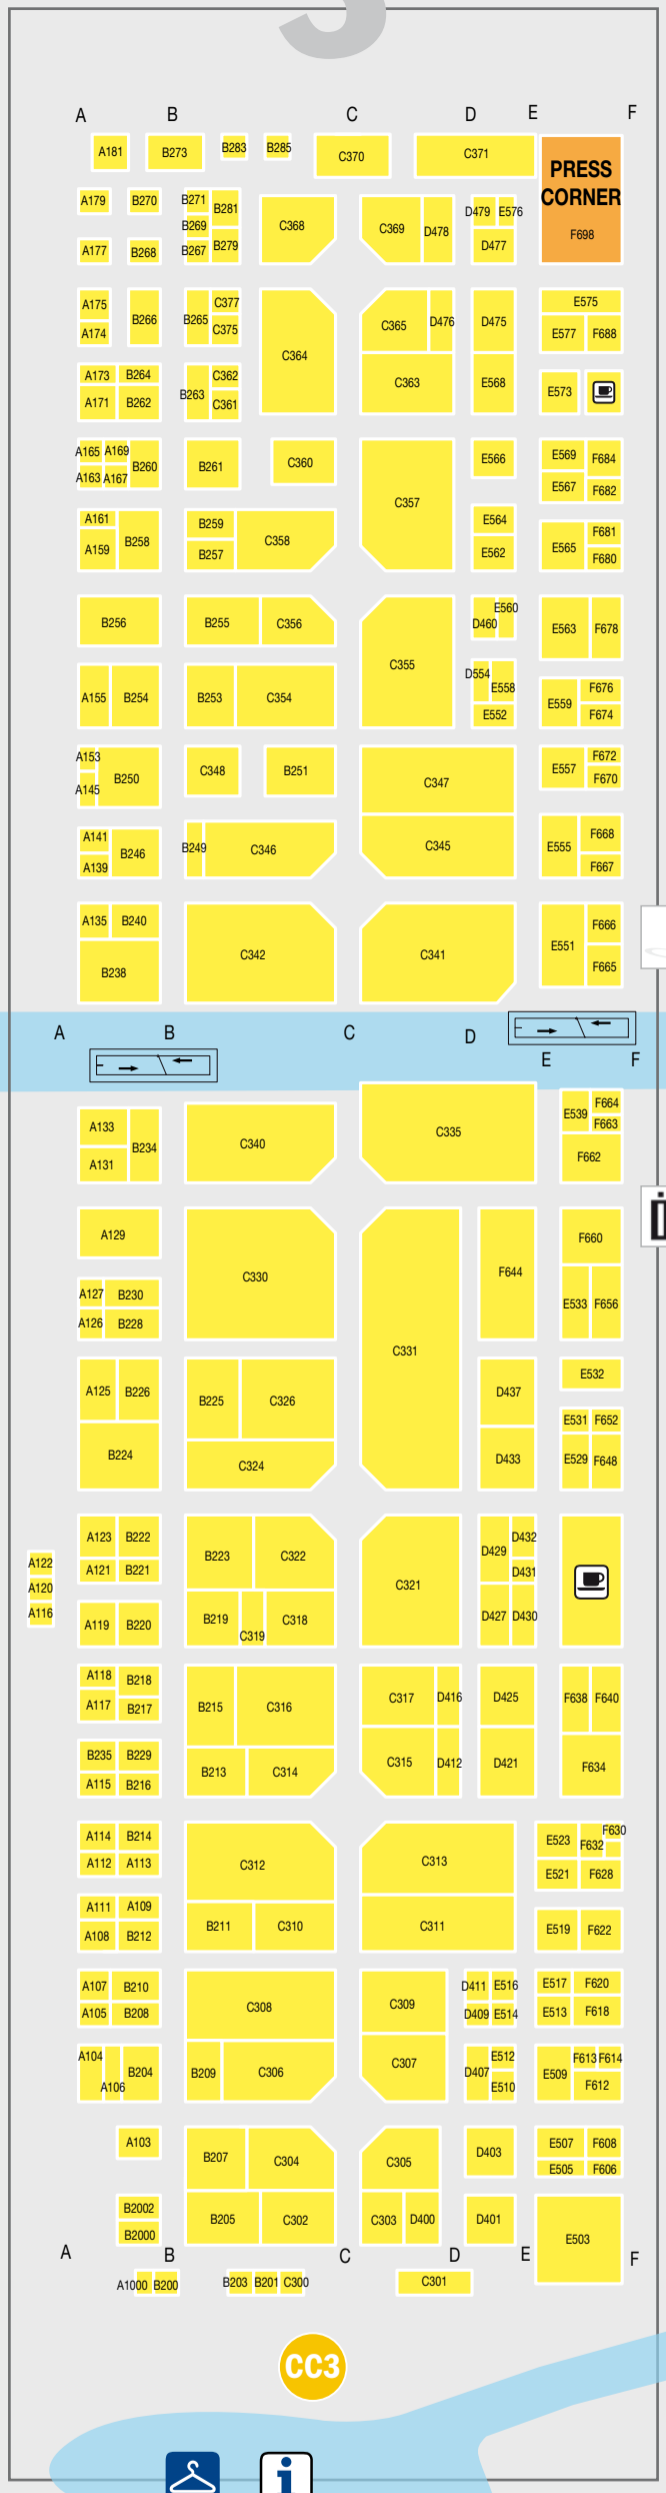

P

Entrada
Entrance
Este / East