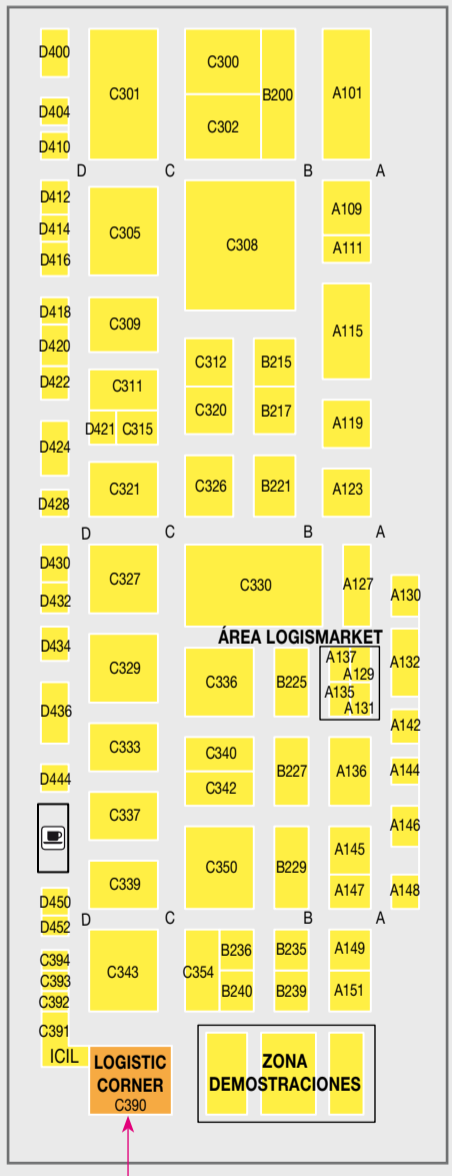

16

C. de les Ciències

Entrada
Entrance
Sur / South

P

P

- Bus Aeropuerto Airport shuttle
- Visitantes Visitors **B-C-D**
- Expositores Exhibitors **HISPACK A**
- Expositores Exhibitors **BTA E**
- SP Prensa/Press Room
- Centros de Convenciones Convention Centres
- CC1 Hall Europa
- CC3 Pabellón/Pavilion 3
- CC4 Pasillo central (nivel 1) Main walkway (level 1)

LOGISTIC CORNER

PACK CORNER

C. Botànica

P

Entrada
Entrance
Este / East

P

C. del Foc

Sectores / Sectors

Información útil / Useful information

Horario de celebración / Show opening hours

De martes 15 a jueves 17: de 9.30h a 19h
Viernes 18: de 9.30h a 18h

From Tuesday 15th to Thursday 17th: from 9.30h to 19h
Friday 18th: from 9.30h to 18h