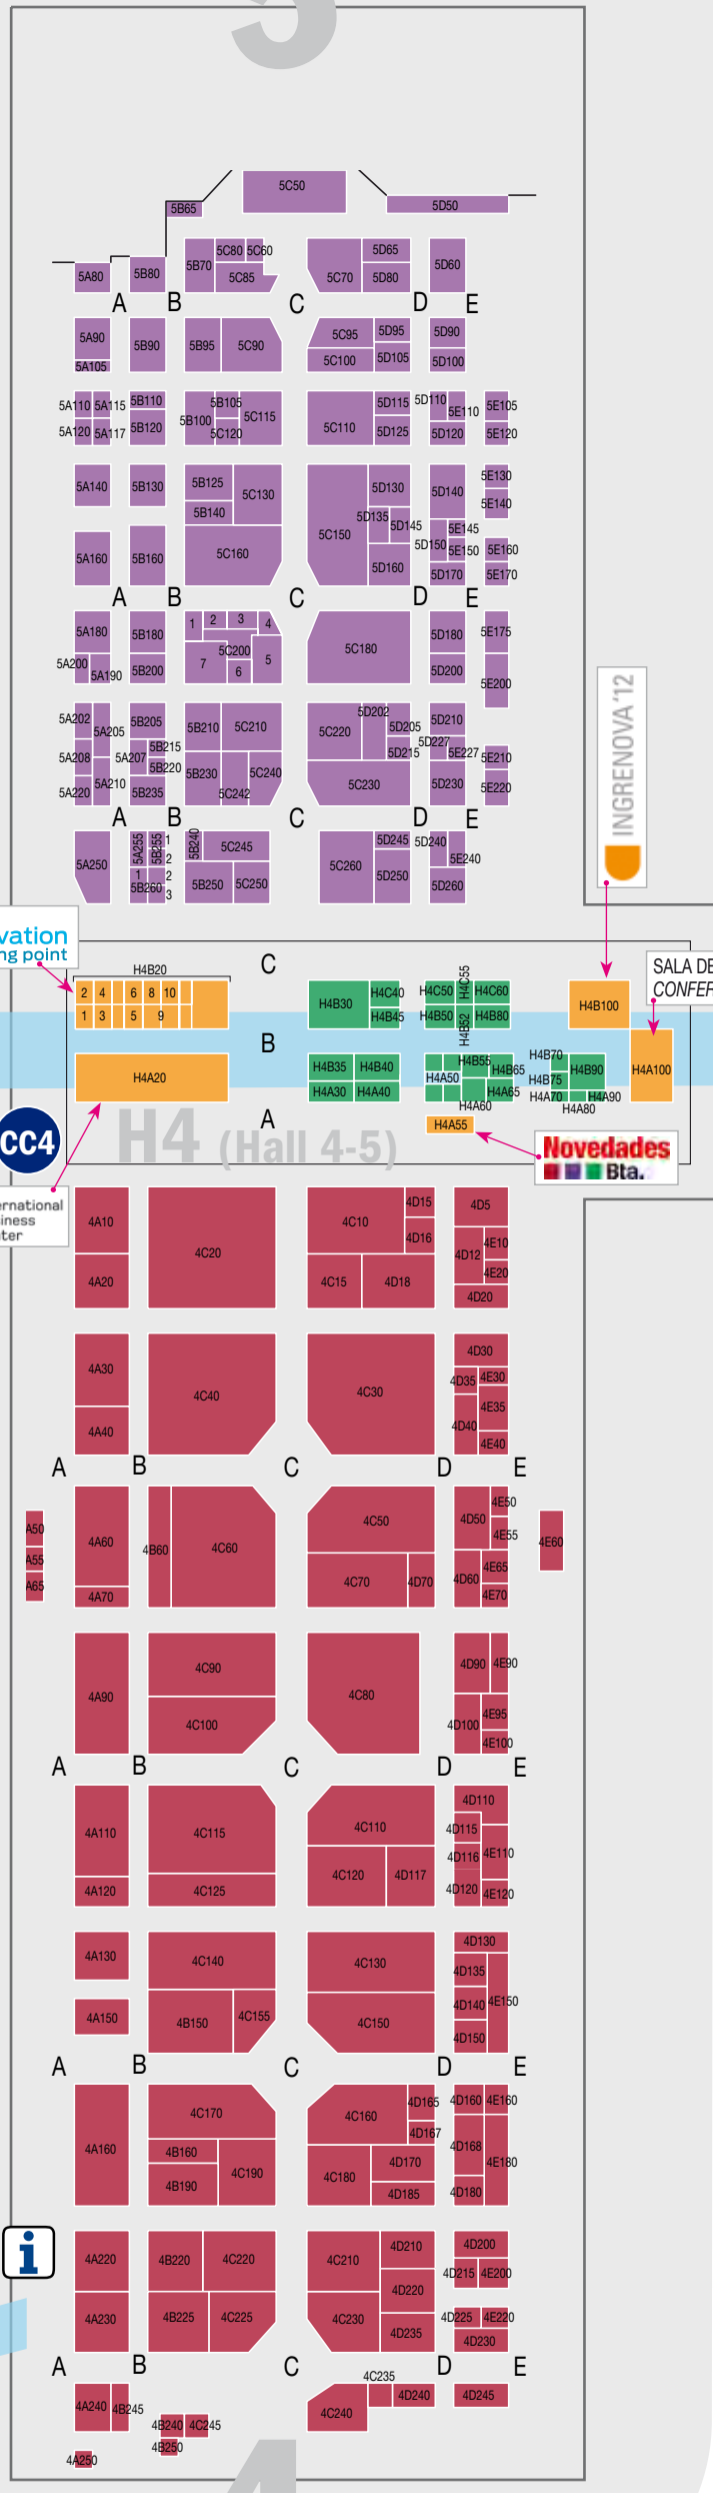

C. de les Ciències

Entrada
Entrance
Sur / South

P

P

- Bus Aeropuerto Airport shuttle
- Visitantes Visitors **B-C-D**
- Expositores Exhibitors **HISPACK A**
- Expositores Exhibitors **BTA E**
- SP Prensa/Press Room
- Centros de Convenciones Convention Centres
- CC1 Hall Europa
- CC3 Pabellón/Pavilion 3
- CC4 Pasillo central (nivel 1) Main walkway (level 1)

LOGISTIC CORNER

PACK CORNER

C. Botànica

P

Entrada
Entrance
Este / East

P

C. del Foc

Sectores / Sectors

Hispack

- **Maquinaria envase y embalaje**
  Packing machinery and accessories **3**
- **Maquinaria para el proceso de fabricación**
  Machinery for the manufacturing of packaging products **3**
- **Materias primas, materiales y productos**
  Raw materials. Packaging materials. Auxiliary products **2**
- **P.L.V. Publicidad en el Lugar de Venta**
  POP. Point of purchase advertising **2**
- **Maquinaria y equipos de embotellado**
  Bottling machinery and equipment **1**
- **Maquinaria etiquetado, codificación y marcaje**
  Machinery for labelling, coding and marking **3**
- **Logística - Manipulación**
  Handling, maintenance, storage and distribution **1**
- **Recuperación, Tratamiento y Reciclaje**
  Retrieval, treatment and recycling **2**
- **Empresas de Consultoría, ingeniería y servicios afines**
  Consulting, engineering and services companies **1-2-3**

Bta. Barcelona Tecnologies Alimentación Barcelona Food Technology