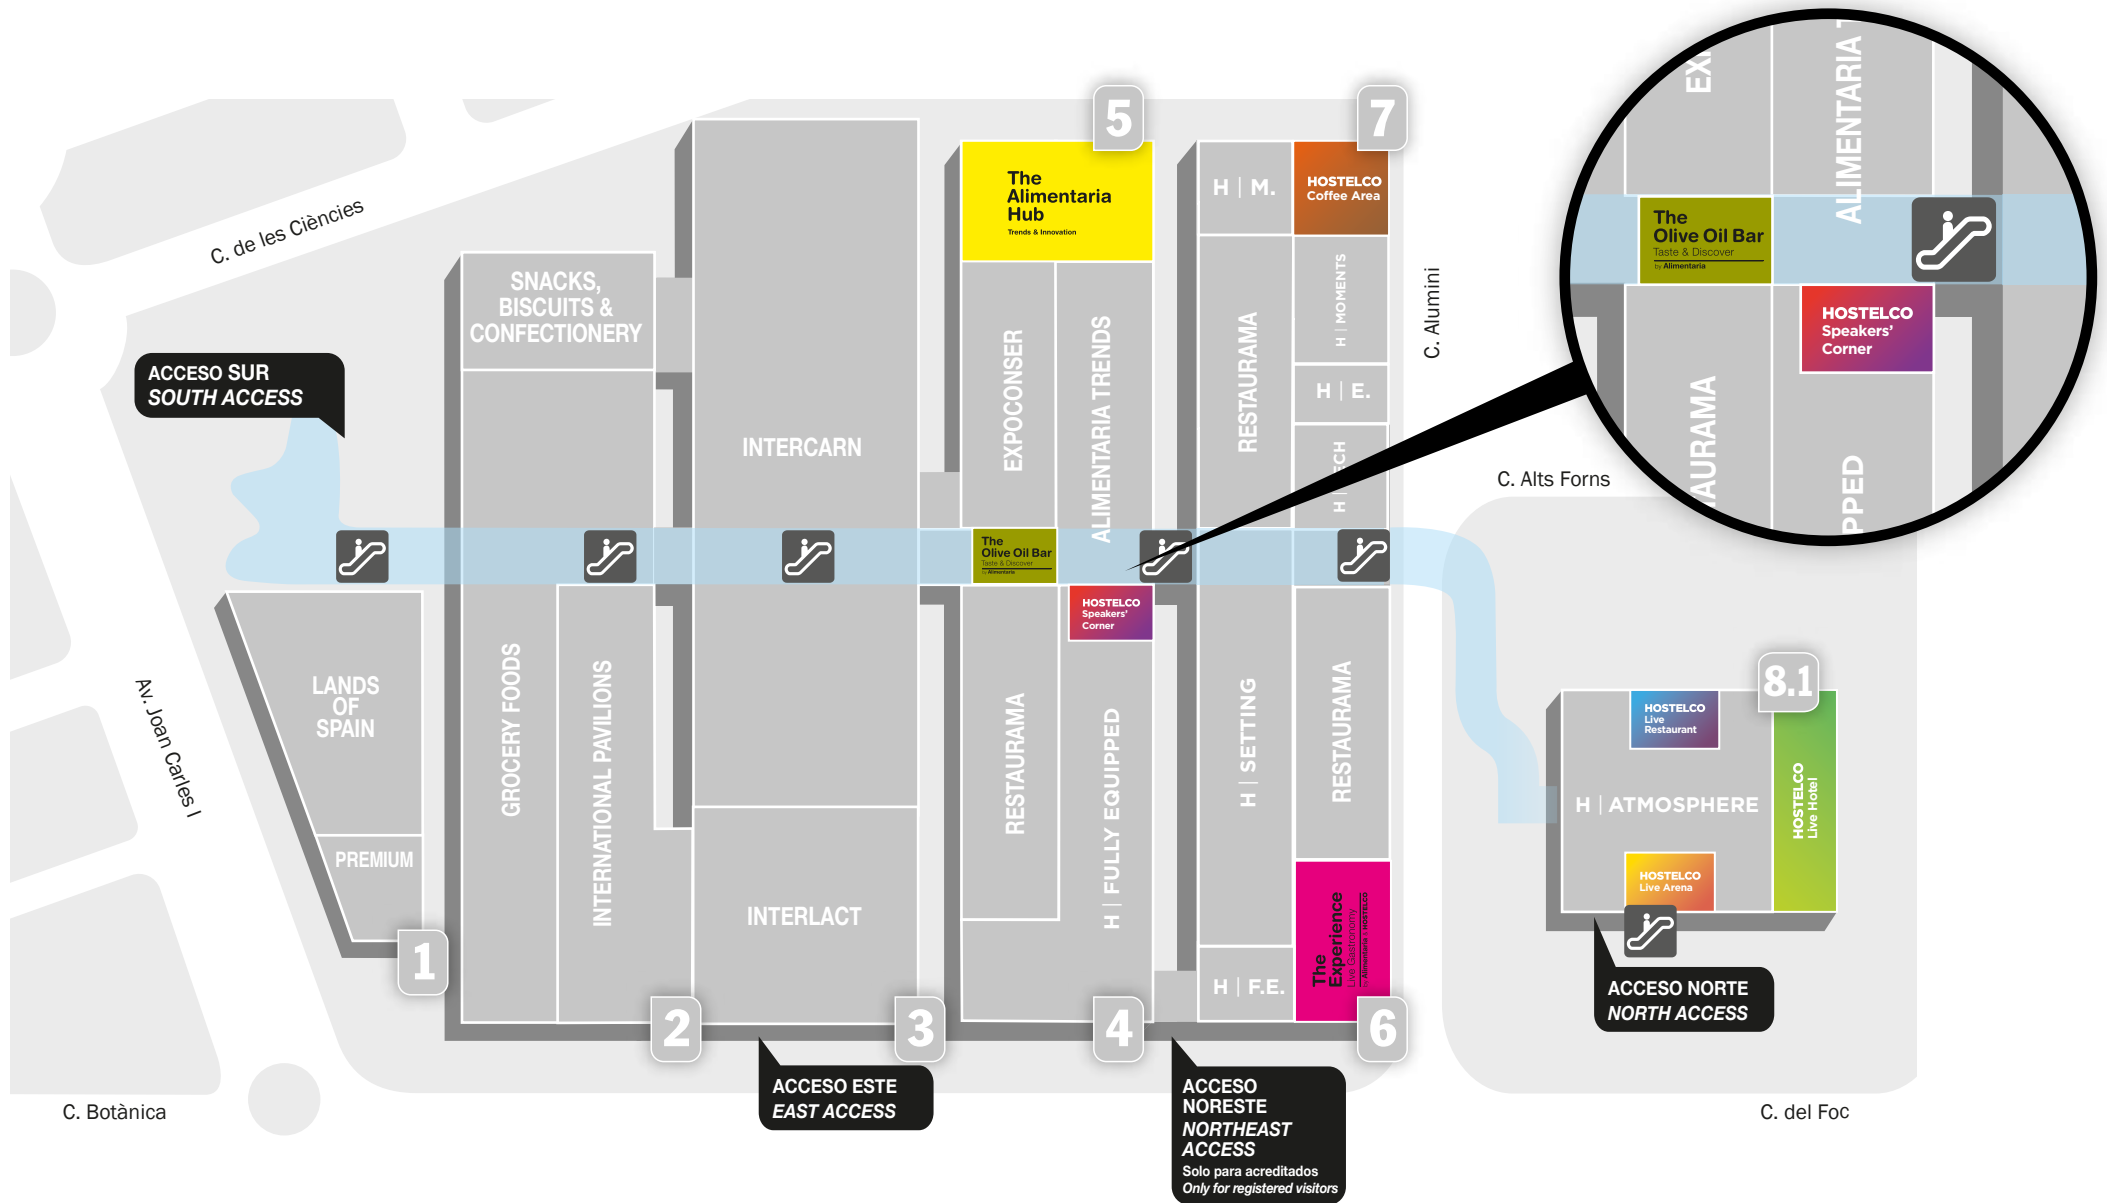

## A & H Themed Areas

## Featured Activities

- The Alimentaria Hub**  
Trends & Innovation
- The Experience**  
Live Gastronomy  
by Alimentaria & HOSTELCO
- The Olive Oil Bar**  
Taste & Discover  
by Alimentaria
- HOSTELCO Live Hotel**
- HOSTELCO Live Restaurant**
- HOSTELCO Live Arena**
- HOSTELCO Speakers' Corner**
- HOSTELCO Coffee Area**

## Map key

- M.F. The Olive Oil Bar **MEDITERRANEAN FOODS**
- S.C. **HOSTELCO Speakers' Corner**
- H | E. **H | EVERYWHERE**
- H | M. **H | MOMENTS**
- H | F.E. **H | FULLY EQUIPPED**
- Atención al expositor / Customer Service
- Bus lanzadera / Shuttle bus Estació Barcelona Sants - Plaza Espanya - Fira recinto Gran Via
- P VIS **Parking visitantes / Visitors' Parking**
- P EXP **Parking expositores / Exhibitors' Parking**

**Featured Activities**

- The Alimentaria Hub**  
Trends & Innovation
- The Experience**  
Live Gastronomy  
by Alimentaria & **HOSTELCO**
- The Olive Oil Bar**  
Taste & Discover  
by Alimentaria
- HOSTELCO Live Hotel**
- HOSTELCO Live Restaurant**
- HOSTELCO Live Arena**
- HOSTELCO Speakers' Corner**
- HOSTELCO Coffee Area**