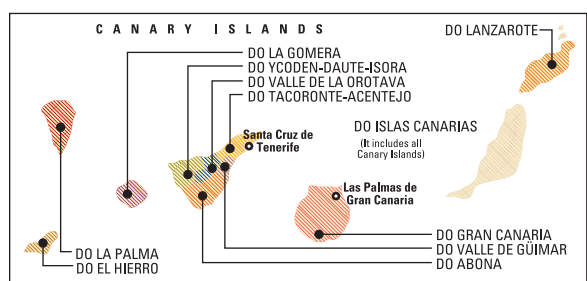

**LISTADO PROVISIONAL DE EXPOSITORES –  
PROVISIONAL EXHIBITORS LIST**

**DOCa** Qualified denomination of origin

**DO** Denomination of origin

- DO Cava (multiregion)
- DO Catalunya

Autonomous administrative area  
Provincial administrative area  
State borders

**Quality Wine with Specific Geographical Indication**

- VC Cangas
- VC Valles de Benavente
- VC Valtiendas
- VC Sierra Sajamañca
- VC Granada
- VC Lebrija

**Single-Estate Wine**

- VP Pago de Otazu
- VP Prado de Irache
- VP Pago de Arinzano
- VP Pago Aylés
- VP Pago Calzadilla
- VP Campo de la Guardia
- VP Dominio de Valdepusa
- VP Dehesa del Carrizal
- VP Pago Florentino
- VP Casa del Blanco
- VP Guijoso
- VP Finca Élez
- VP El Terrerazo
- VP Los Balagueses

OCTOBER 2018

**DID YOU KNOW THAT...**

**IGP Wines**

It possesses a certain quality, reputation or other specific characteristics attributable to its geographical origin. At least 85% of the grapes must come exclusively from the geographical area. Its production must take place in the geographical area. Distillation is obtained from grape varieties belonging to *Vitis vinifera* and other types of the *Vitis* grape. Regulation (EC) 1234/2008 DOUE L 334, 12/12/2008, p. 7

**Country Wines - CW (Vinos de la Tierra - VT)**

These products come from certain areas of Spain where a perfectly identifiable wine is made with definite local characteristics, in compliance with vinicultural and oenological standards.