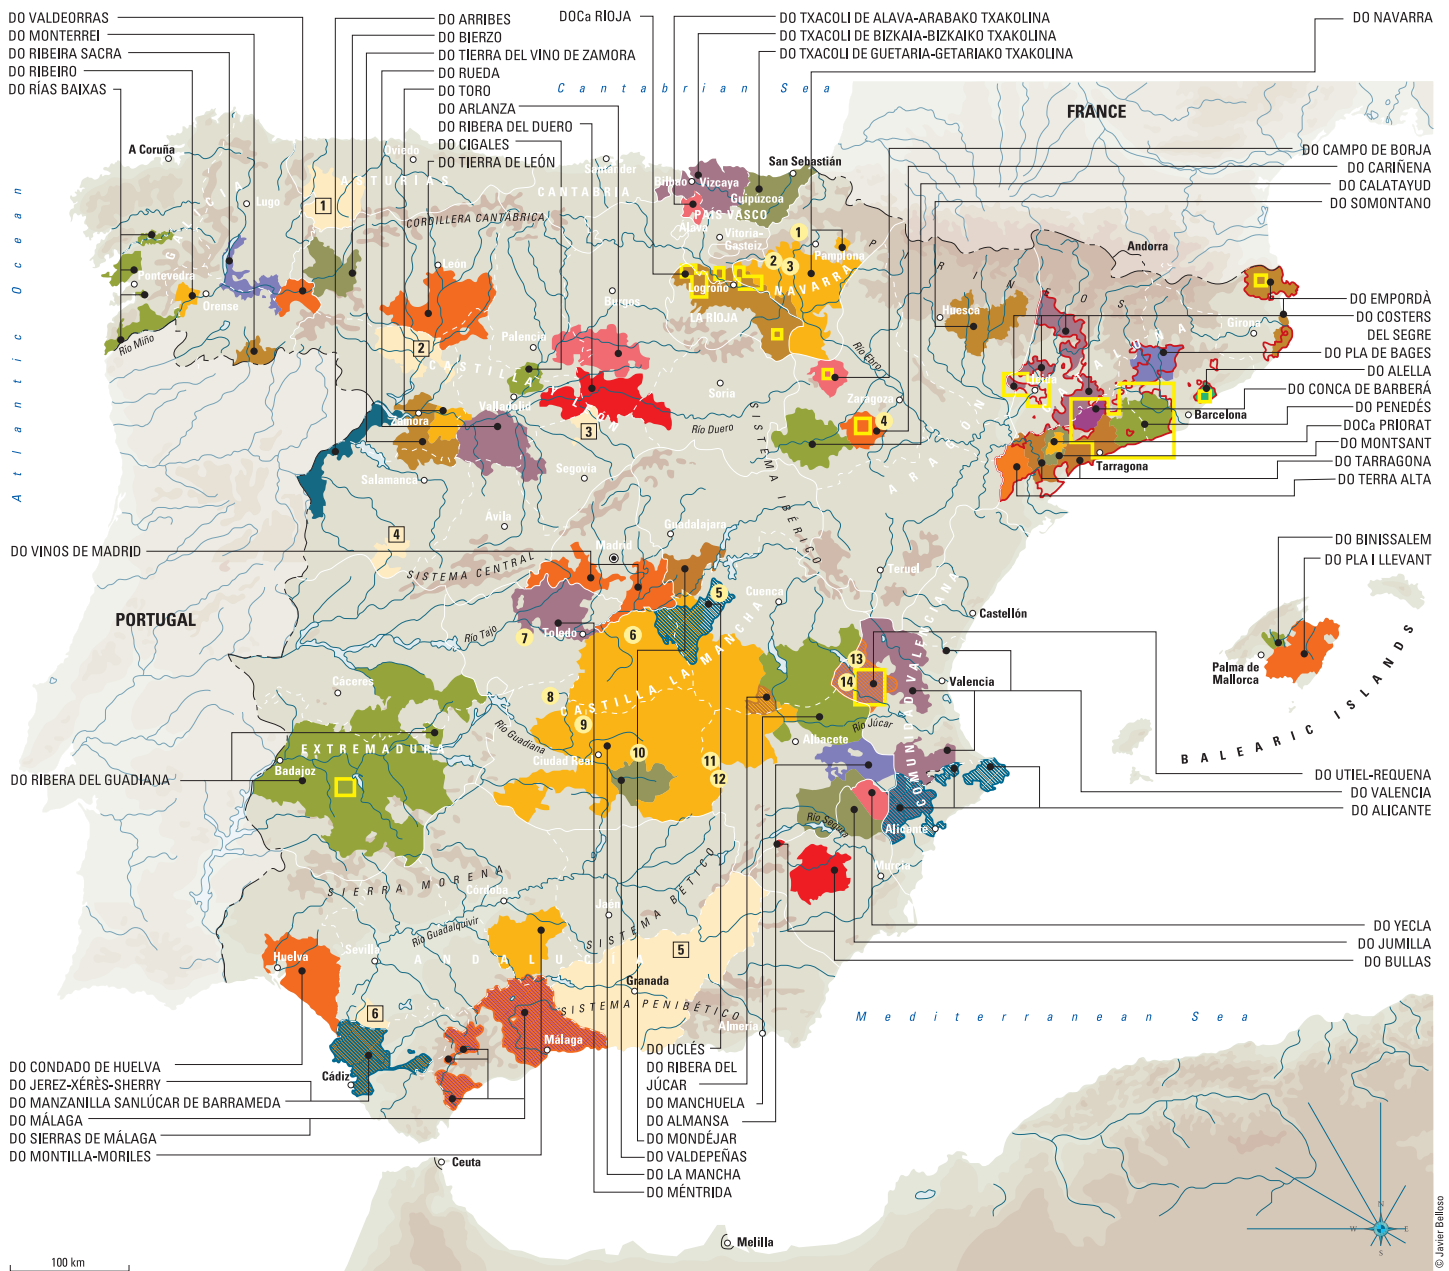

**LISTADO PROVISIONAL DE EXPOSITORES –  
PROVISIONAL EXHIBITORS LIST**

**DOCa** Qualified denomination of origin

**DO** Denomination of origin

- DO Cava (multiregion)
- DO Catalunya

Autonomous administrative area  
Provincial administrative area  
State borders

**Quality Wine with Specific Geographical Indication**

- VC Cangas
- VC Valles de Benavente
- VC Valtiendas
- VC Sierra Sajamañca
- VC Granada
- VC Lebrija

**Single-Estate Wine**

- VP Pago de Otazu
- VP Prado de Irache
- VP Pago de Arinzano
- VP Pago Aylés
- VP Pago Calzadilla
- VP Campo de la Guardia
- VP Dominio de Valdepusa
- VP Dehesa del Carrizal
- VP Pago Florentino
- VP Casa del Blanco
- VP Guijoso
- VP Finca Élez
- VP El Terrerazo
- VP Los Balagueses

OCTOBER 2018

**DID YOU KNOW THAT...**

**IGP Wines**

It possesses a certain quality, reputation or other specific characteristics attributable to its geographical origin. At least 85% of the grapes must come exclusively from the geographical area. Its production must take place in the geographical area. Distillation is obtained from grape varieties belonging to *Vitis vinifera* and other types of the *Vitis* grape. Regulation (EC) 1234/2008 DOUE L 334, 12/12/2008, p. 7

**Country Wines - CW (Vinos de la Tierra - VT)**

These products come from certain areas of Spain where a perfectly identifiable wine is made with definite local characteristics, in compliance with vinicultural and oenological standards.